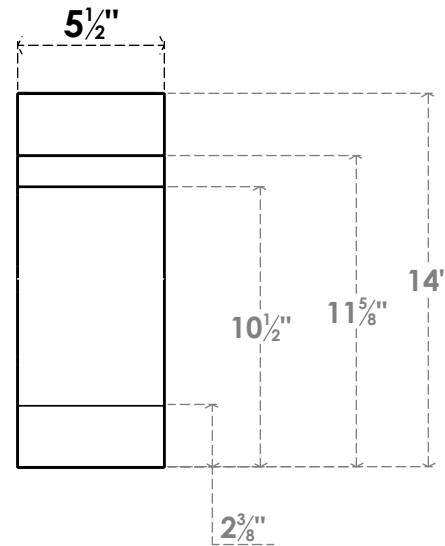

ITEM NUMBER: BRCPC055X10000X14000MRC

5 1/2"W X 10"D X 14"H MERCED ARCHITECTURAL GRADE PVC CLOSED KNEE BRACE

SIDE PROFILE

FRONT PROFILE

ISOMETRIC

EKENA MILLWORK
2300 WEST MAIN ST.
CLARKSVILLE, TX 75426
TOLL FREE: 866-607-0453
WWW.EKENAMILLWORK.COM