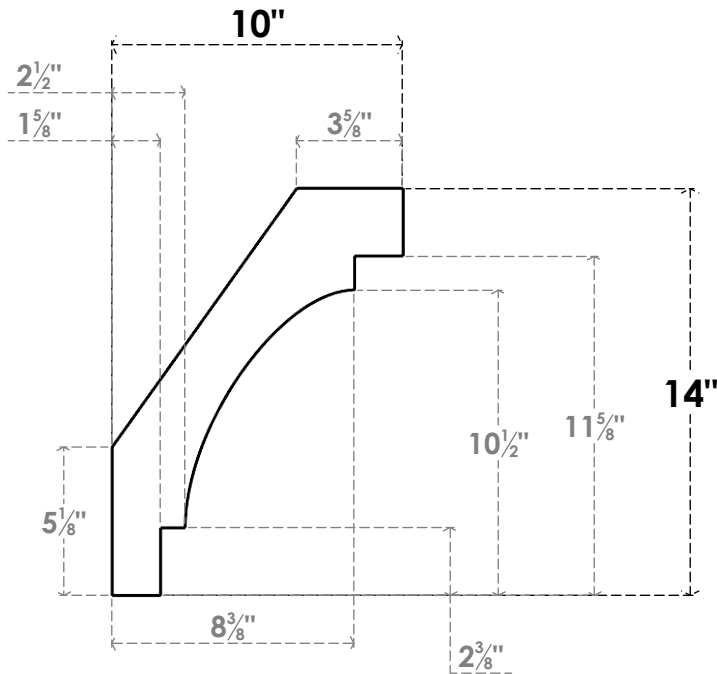

ITEM NUMBER: BRCPC055X10000X14000MRC

5 1/2"W X 10"D X 14"H MERCED ARCHITECTURAL GRADE PVC CLOSED KNEE BRACE

SIDE PROFILE

FRONT PROFILE

ISOMETRIC

EKENA MILLWORK
2300 WEST MAIN ST.
CLARKSVILLE, TX 75426
TOLL FREE: 866-607-0453
WWW.EKENAMILLWORK.COM

NOTES

1. INSTALLATION TO BE COMPLETED IN ACCORDANCE WITH MANUFACTURER'S SPECIFICATIONS.
2. DRAWING MAY NOT BE TO SCALE
3. THIS DRAWING IS INTENDED FOR DESIGN AND PLANNING PURPOSES ONLY.
4. ALL INFORMATION CONTAINED HEREIN WAS CURRENT AT THE TIME OF DEVELOPMENT BUT MUST BE REVIEWED AND APPROVED BY THE PRODUCT MANUFACTURER TO BE CONSIDERED ACCURATE.
5. ARCHITECTURAL GRADE PVC PRODUCTS ARE MADE FROM EXPANDED CELLULAR PVC AND COME NATURALLY WHITE BUT MAY BE PAINTED